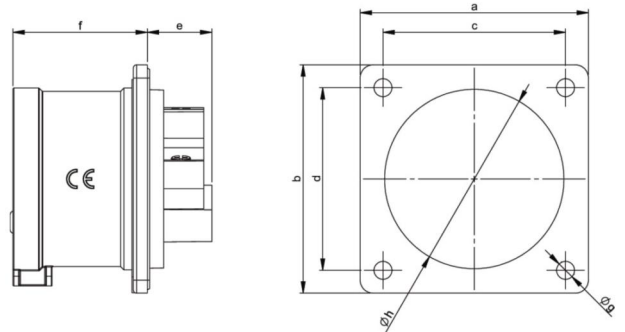

article#	<b>23632145</b>
article description	<b>CEE-flanged plug 70x70 straight 32A 3p 6h IP44</b>
description long	CEE-flanged plug 70x70 straight 32A 3p 6h IP44 housing material: PA6 rated current: 32A number of poles: 3 (2P+PE) clock-position: 6h rated voltage/frequency: 200-250V~ / 50+60Hz contacts: brass connection technology: screw terminals dimensions (flange/fixing center): 70x70 mm / 56x56 mm IP protection class: IP44
GTIN (EAN)	9003399067938
country of origin	AT
customs number	85366990
net weight	0.125 kg
packaging quantity	10
minimum order quantity	10

ETIM 7.0	EC001319
IEC-amperage	32 A
Voltage acc. EN 60309-2	230 V (50+60 Hz) blue
Number of poles	3
Clock hour position	6 h
Identification colour	Blue
Degree of protection (IP)	IP44
Connection system	Screwed terminal
Construction type	Built-up device plug
Angle of plug	Straight
Material	Plastic
Contact material	CuZn
Surface finish contacts	Untreated

wire flexible	2,5-6 mm <sup>2</sup>
wire solid	2,5-10 mm <sup>2</sup>
contact screws	110 Ncm
dismantling length	50 mm
stripping length	12-14 mm

Descargá el catálogo