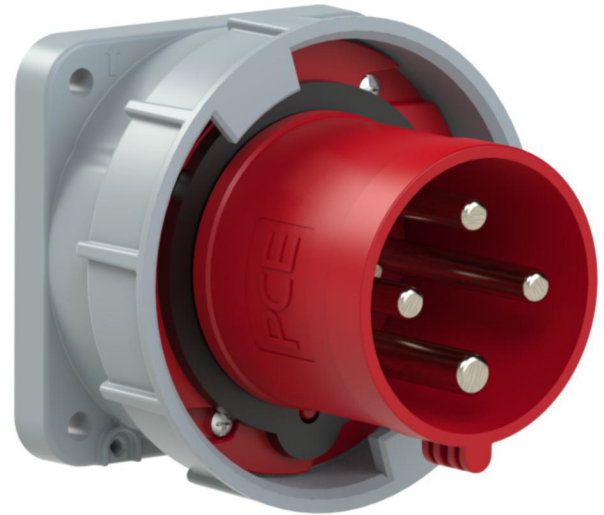

article#	23643275
article description	CEE-flanged plug straight 63A 4p 6h IP67 POWER TWIST
description long	CEE-flanged plug straight 63A 4p 6h IP67 POWER TWIST housing material: PA6 rated current: 63A number of poles: 4 (3P+PE) clock-position: 6h rated voltage/frequency: 380-415V~ / 50+60Hz contacts: brass nickel plated, with pilot pin connection technology: frame terminals with screws dimensions (flange/fixing center): 100x100 mm / 80x80 mm IP protection class: IP66/IP67
GTIN (EAN)	9003399067624
country of origin	AT
customs number	85366990
net weight	0.531 kg
packaging quantity	2
minimum order quantity	2

ETIM 7.0	EC001319
IEC-ampereage	63 A
Voltage acc. EN 60309-2	400 V (50+60 Hz) red
Number of poles	4
Clock hour position	6 h
Identification colour	Red
Degree of protection (IP)	IP67
Connection system	Screwed terminal
Construction type	Built-up device plug
Angle of plug	Straight
Material	Plastic
Contact material	CuZn
Surface finish contacts	Nickel-plated

wire flexible	6-16 mm²
wire solid	6-25 mm²
contact screws	200 Ncm
dismantling length	100 mm
stripping length	15-18 mm

Descargá el catálogo