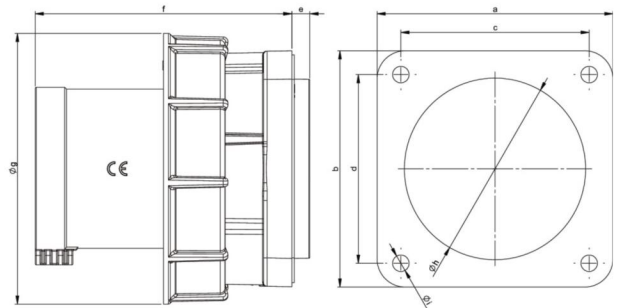

article#	23643275
article description	CEE-flanged plug straight 63A 4p 6h IP67 POWER TWIST
description long	CEE-flanged plug straight 63A 4p 6h IP67 POWER TWIST housing material: PA6 rated current: 63A number of poles: 4 (3P+PE) clock-position: 6h rated voltage/frequency: 380-415V~ / 50+60Hz contacts: brass nickel plated, with pilot pin connection technology: frame terminals with screws dimensions (flange/fixing center): 100x100 mm / 80x80 mm IP protection class: IP66/IP67
GTIN (EAN)	9003399067624
country of origin	AT
customs number	85366990
net weight	0.531 kg
packaging quantity	2
minimum order quantity	2

ETIM 7.0	EC001319
IEC-ampereage	63 A
Voltage acc. EN 60309-2	400 V (50+60 Hz) red
Number of poles	4
Clock hour position	6 h
Identification colour	Red
Degree of protection (IP)	IP67
Connection system	Screwed terminal
Construction type	Built-up device plug
Angle of plug	Straight
Material	Plastic
Contact material	CuZn
Surface finish contacts	Nickel-plated

wire flexible	6-16 mm ²
wire solid	6-25 mm ²
contact screws	200 Ncm
dismantling length	100 mm
stripping length	15-18 mm

Descargá el catálogo