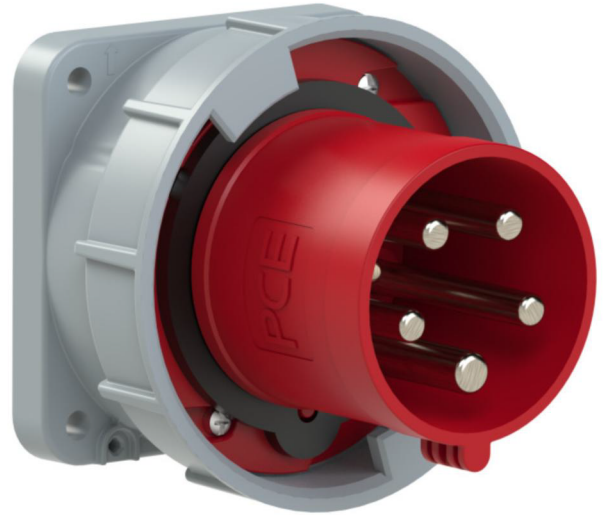

article#	23653275
article description	CEE-flanged plug straight 63A 5p 6h IP67 POWER TWIST
description long	CEE-flanged plug straight 63A 5p 6h IP67 POWER TWIST housing material: PA6 rated current: 63A number of poles: 5 (3P+N+PE) clock-position: 6h rated voltage/frequency: 200/346V~ - 240/415V~ / 50+60Hz contacts: brass nickel plated, with pilot pin connection technology: frame terminals with screws dimensions (flange/fixing center): 100x100 mm / 80x80 mm IP protection class: IP66/IP67
GTIN (EAN)	9003399067808
country of origin	AT
customs number	85366990
net weight	0.570 kg
packaging quantity	2
minimum order quantity	2

ETIM 7.0	EC001319
IEC-amperage	63 A
Voltage acc. EN 60309-2	400 V (50+60 Hz) red
Number of poles	5
Clock hour position	6 h
Identification colour	Red
Degree of protection (IP)	IP67
Connection system	Screwed terminal
Construction type	Built-up device plug
Angle of plug	Straight
Material	Plastic
Contact material	CuZn
Surface finish contacts	Nickel-plated

wire flexible	6-16 mm²
wire solid	6-25 mm²
contact screws	200 Ncm
dismantling length	100 mm
stripping length	15-18 mm

Descargá el catálogo