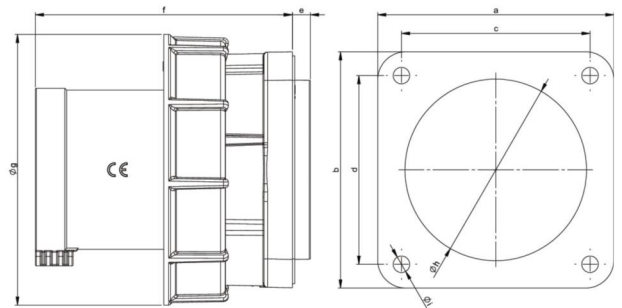

article#	<b>23653275</b>
article description	<b>CEE-flanged plug straight 63A 5p 6h IP67 POWER TWIST</b>
description long	CEE-flanged plug straight 63A 5p 6h IP67 POWER TWIST housing material: PA6 rated current: 63A number of poles: 5 (3P+N+PE) clock-position: 6h rated voltage/frequency: 200/346V~ - 240/415V~ / 50+60Hz contacts: brass nickel plated, with pilot pin connection technology: frame terminals with screws dimensions (flange/fixing center): 100x100 mm / 80x80 mm IP protection class: IP66/IP67
GTIN (EAN)	9003399067808
country of origin	AT
customs number	85366990
net weight	0.570 kg
packaging quantity	2
minimum order quantity	2

ETIM 7.0	EC001319
IEC-amperage	63 A
Voltage acc. EN 60309-2	400 V (50+60 Hz) red
Number of poles	5
Clock hour position	6 h
Identification colour	Red
Degree of protection (IP)	IP67
Connection system	Screwed terminal
Construction type	Built-up device plug
Angle of plug	Straight
Material	Plastic
Contact material	CuZn
Surface finish contacts	Nickel-plated

wire flexible	6-16 mm <sup>2</sup>
wire solid	6-25 mm <sup>2</sup>
contact screws	200 Ncm
dismantling length	100 mm
stripping length	15-18 mm

Descargá el catálogo